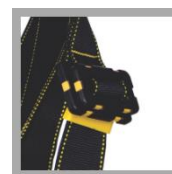

Max. dielectric resistance: 12 kV

②