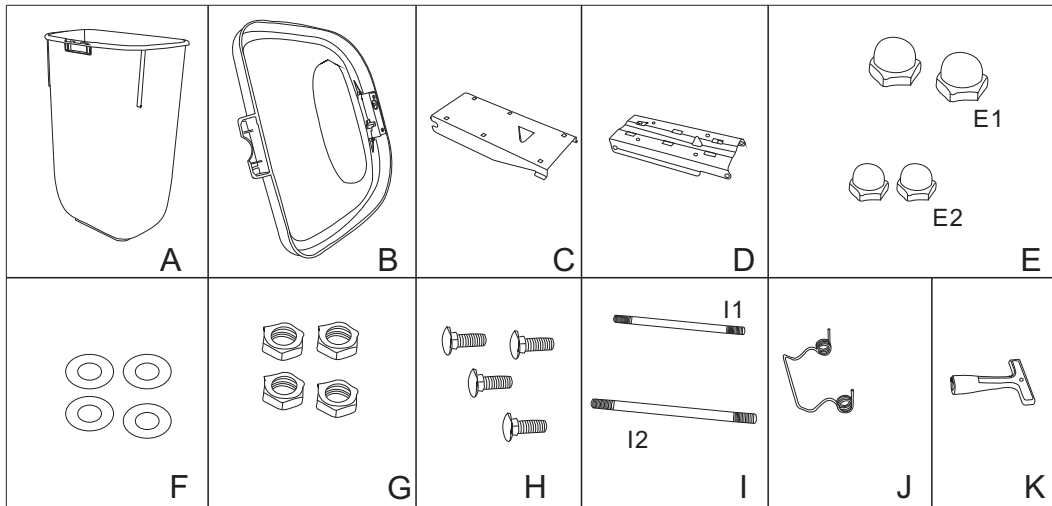

Installation manual of 50C-4 trash bin

Fittings:

Installation Steps: